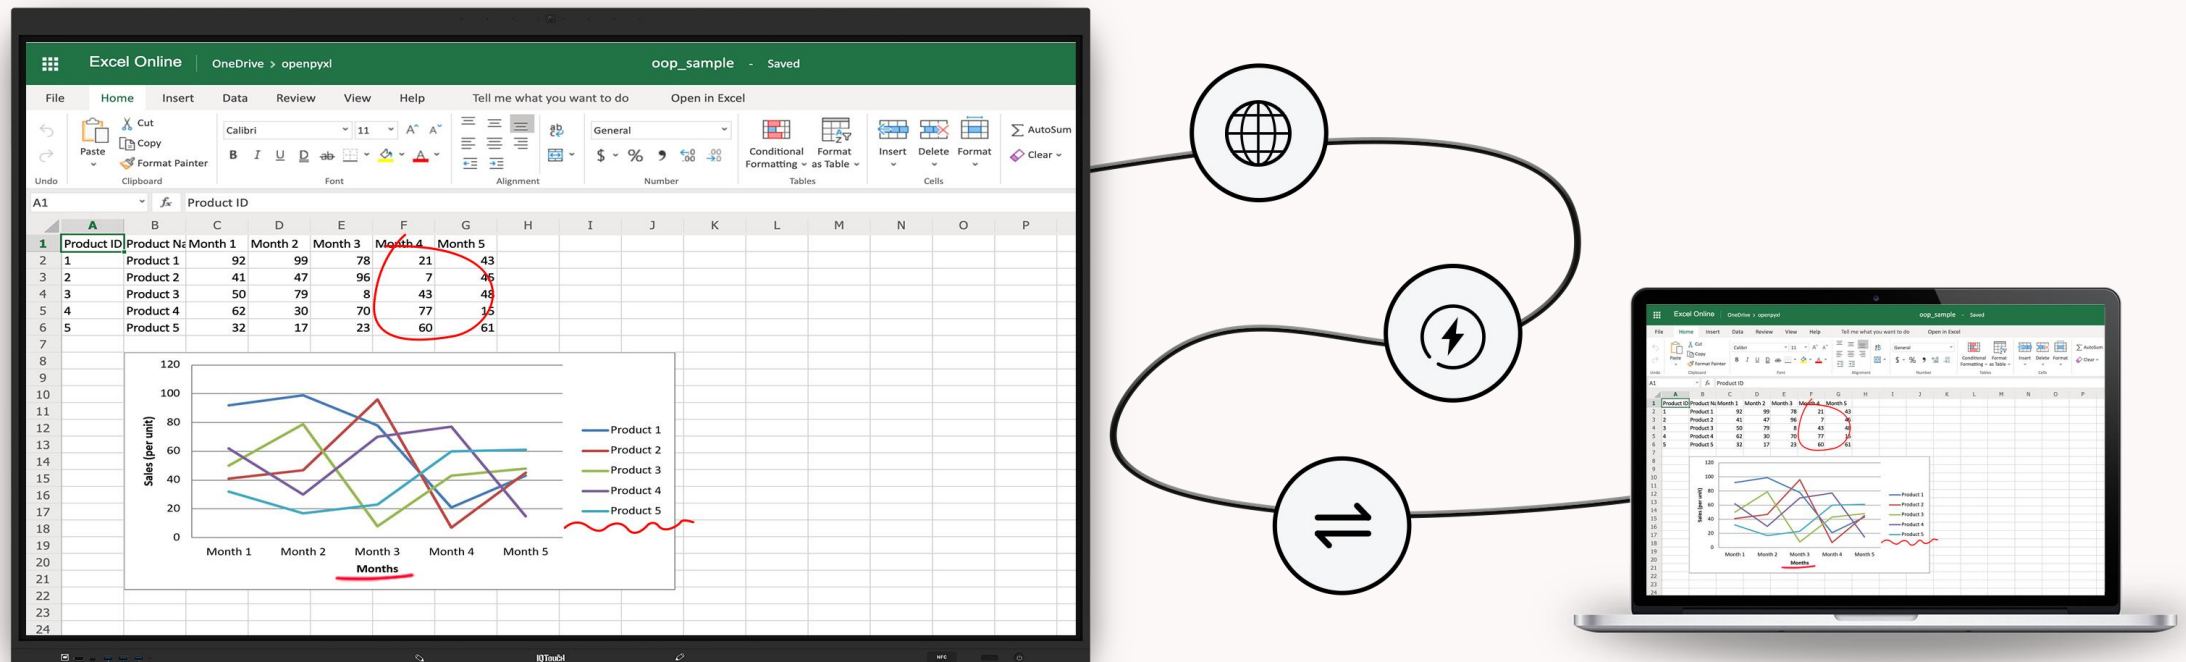

Plug & Play USB-C

A single cable solution for interactive touch panel realizes two-way touch control, LAN share, 15W fast charging, audio and 4K@60fps video transmission with the interactive display. Compatible with multiple mobile devices such as laptops, tablets, and smartphones, which instantly starts your presentation in a stress-free way.