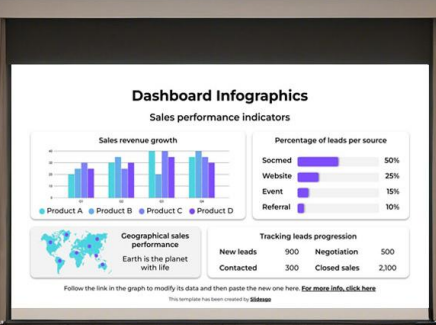

HDMI OUT for Extended Screen

Dual screen solution enables simultaneously delivering the 4K@60fps image and sound from the interactive display and the external device. It is ideal for the larger space of the classroom or conference room to maximize the visibility.