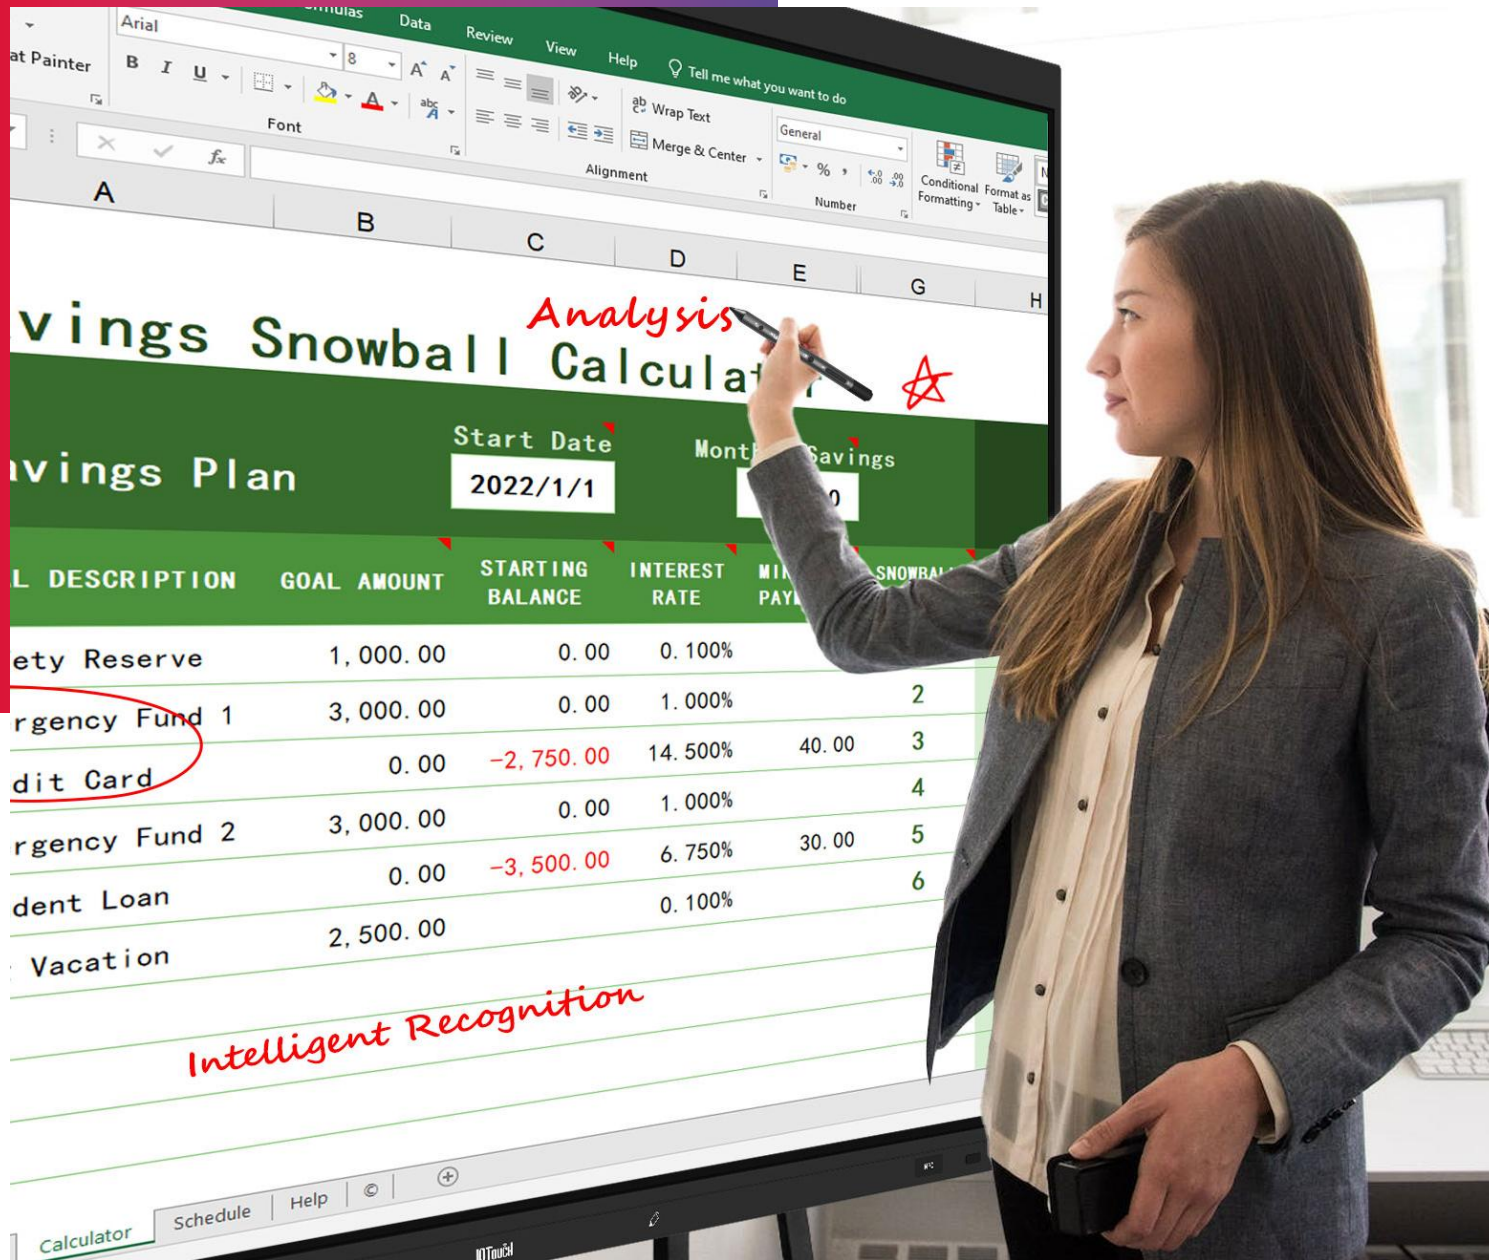

40-Touch Point

48MP 4K Camera

NFC Access Control

Wi-Fi 6 Embedded

4K BYOD

Powerful Performance Inside

Octa-core 8*A55 | 8G RAM + 128G ROM

Built to support modern classrooms and meeting environments, TE1410D Pro combines strong processing power, large memory, and generous storage. From quick system startup to smooth annotation, video playback, and content sharing, it ensures a fluid and reliable user experience every time.

Cutting-edge Integration with Android 14

Dive into brilliance as the latest Android 14 system merges flawlessly with IQ OS, redefining the way you interact with your device.

4K UHD screen

Regular screen

Vivid 4K Visuals

Immerse yourself in stunning visuals on the 4K UHD display with vibrant colors and high contrast.

Ambient light sensor - Auto adjust brightness

The ambient light sensor ensures automatic brightness adjustment for optimal clarity and eye comfort.

40-point touch

40-point writing

Dynamic BYOD & Group Learning Facilitated

Share multiple mobile devices to the large screen with up to 4-split screen.

Broadcast the same content across displays for collaborative learning.