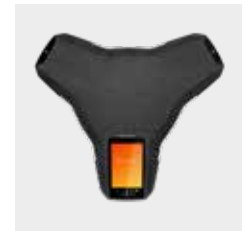

KONFTEL 300IPx

IP conference phone that suits everything from small meeting rooms to large auditoriums, conference calls or web meetings. Easy to use with the mobile app Konftel Unite.

KONFTEL 800

IP conference phone with OmniSound® beamforming and intuitive interface. Can easily be daisy-chained with three devices. Suits everything from small to really large meeting rooms.